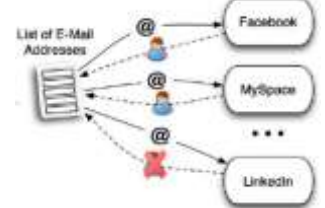

Original Image Photo Viewing

- camerasummary.com

The image shows a screenshot of the CameraSummary website. The website displays the title 'CameraSummary' and a message: 'Your image has been processed and the results are below'. Below the message are two images: 'Before' and 'After'. The 'Before' image shows a person's face with a black box covering the eyes. The 'After' image shows the same person's face with the black box removed, revealing the eyes. A red circle highlights the 'After' image.

Pipl.com

- Search name, email, username & phone

Namechk.com

Knowem.com

Map Emails to Profiles

- Map profile to an email (normally private)
- Correlate different social networks against same email and/or username
- Enrich emails with private user info for phishing attacks
- Hidden profiles
 - Swingers
 - Creepers
 - Cheaters
- Map passwords